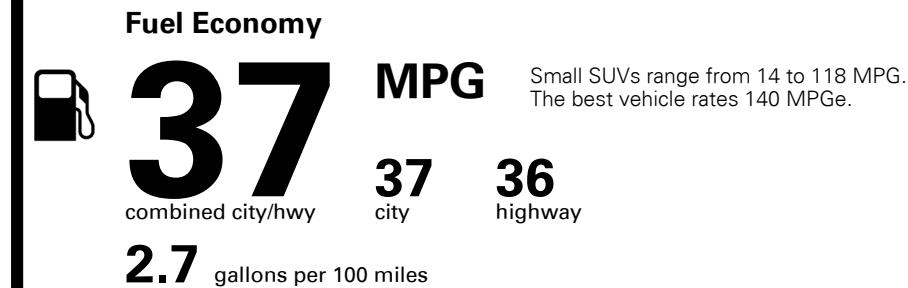

Inland Freight & Handling : \$1,375.00
Total Price : **\$41,754.00**

The all-purpose hybrid SUV.
Now with Bluelink+ Connected Services.

EPA DOT Fuel Economy and Environment

Gasoline Vehicle

You save \$2,500
in fuel costs over 5 years compared to the average new vehicle.