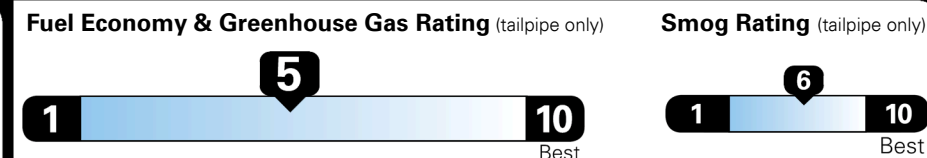

EPA DOT Fuel Economy and Environment

Gasoline Vehicle

Fuel Economy
22 MPG
combined city/hwy
19 city
26 highway
4.5 gallons per 100 miles

Standard SUVs range from 11 to 100 MPG. The best vehicle rates 140 MPGe.

You spend $2,500 more in fuel costs over 5 years compared to the average new vehicle.

Annual fuel cost $2,450