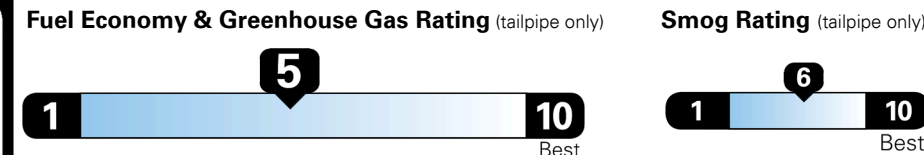

EPA DOT Fuel Economy and Environment

Gasoline Vehicle

Fuel Economy
22 MPG
combined city/hwy
19 city
26 highway
4.5 gallons per 100 miles

Standard SUVs range from 11 to 100 MPG. The best vehicle rates 140 MPGe.

You spend $2,500 more in fuel costs over 5 years compared to the average new vehicle.

Annual fuel cost $2,450