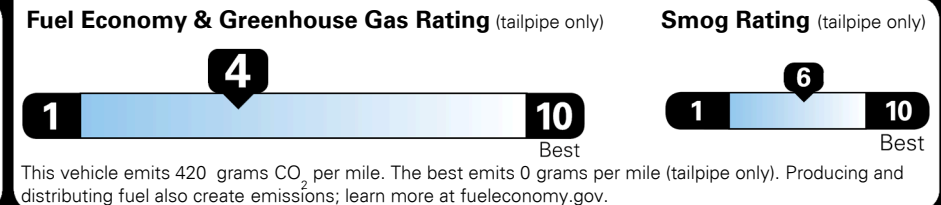

COMFORT & CONVENIENCE(cont.)

Power 3rd Row Seats
Heated Front, 2nd and 3rd Row Seats
Ventilated Front and 2nd Row Seats
Heated Steering Wheel
Manual Rear Side Window Sunshade
Ambient Lighting
Hands-free Smart Liftgate w/ Auto Open
Front, 2nd and 3rd Row USB Ports
115V Power Outlet

MULTIMEDIA & CONNECTIVITY
12.3" Navigation System w/AM/FM/HD Radio (TM)
Android Auto (TM) & Apple CarPlay®
Harman Kardon® Premium Audio
Wireless Phone Charger
Digital Key
SiriusXM® w/ 90-Day trial subscription;
Not Available in AK & HI
Bluelink+ All-Inclusive Connected Services (enrollment required)
Wi-Fi Hotspot (trial with Bluelink®)

Full Tank of Fuel

Manufacturer's Suggested Retail Price: **$52,350.00**

ADDED FEATURES:

*Carpeted Floor Mats	$215.00
*Cargo Net	$55.00
*Cargo Tray, up seatback	$150.00
*Cargo Cover	$190.00
*First Aid Kit	$30.00
*Rear Bumper Appliqué	$75.00
*Wheel Locks	$70.00

Inland Freight & Handling : $1,395.00
Total Price : $54,530.00

Hyundai's flagship, premium three-row SUV

EPA DOT Fuel Economy and Environment

Gasoline Vehicle

Fuel Economy
21 MPG
combined city/hwy
4.8 gallons per 100 miles

Standard SUVs range from 11 to 100 MPG. The best vehicle rates 140 MPGe.

19 city
24 highway

You spend $3,000
more in fuel costs over 5 years compared to the average new vehicle.

Annual fuel cost $2,550

Actual results will vary for many reasons, including driving conditions and how you drive and maintain your vehicle. The average new vehicle gets 28 MPG and costs $9,750 to fuel over 5 years. Cost estimates are based on 15,000 miles per year at $ 3.60 per gallon. MPGe is miles per gasoline gallon equivalent. Vehicle emissions are a significant cause of climate change and smog.

fueleconomy.gov

Calculate personalized estimates and compare vehicles

Manufacturer's suggested retail price includes manufacturer's recommended pre-delivery service. Gasoline license and title fees state and local taxes and dealer installed options and accessories are not included in the manufacturer's suggested retail price. This label has been affixed to this vehicle by Hyundai Motor America, pursuant to the requirements of 15 U.S.C. 1231 et seq. which prohibits its removal or alteration prior to delivery to the ultimate purchaser.

PARTS CONTENT INFORMATION FOR VEHICLE IN THIS CARLINE:
U.S./CANADIAN PARTS CONTENT: 2 %
MAJOR SOURCES OF FOREIGN PARTS CONTENT: KOREA: 80 %

Note: Parts content does not include final assembly, distribution, or other non-parts costs.

FOR THIS VEHICLE:
FINAL ASSEMBLY POINT: ULSAN, KOREA
COUNTRY OF ORIGIN:
ENGINE: KOREA
TRANSMISSION: KOREA

18 A 0284HGLOVI

VIN: KM8R7DGE2RU742106