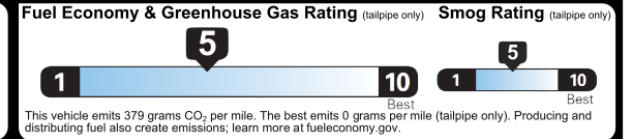

fuelconomy.gov

Calculate personalized estimates and compare vehicles

GOVERNMENT 5-STAR SAFETY RATINGS

Overall Vehicle Score ★★★★★
Based on the combined ratings of frontal, side and rollover. Should ONLY be compared to other vehicles of similar size and weight.

Side Crash Front seat Rear seat ★★★★★
Based on the risk of injury in a side impact.

Rollover ★★★★★
Based on the risk of rollover in a single-vehicle crash.

Star ratings range from 1 to 5 stars (★★★★★) with 5 being the highest. Source: National Highway Traffic Safety Administration (NHTSA) www.safercar.gov or 1-888-327-4236

PARTS CONTENT INFORMATION FOR VEHICLES IN THIS CARLINE: U.S./CANADIAN PARTS CONTENT: 50%

NOTE: PARTS CONTENT DOES NOT INCLUDE FINAL ASSEMBLY, DISTRIBUTION, OR OTHER NON-PARTS COSTS.

FOR THIS VEHICLE:
FINAL ASSEMBLY POINT: SMYRNA, TN, USA
COUNTRY OF ORIGIN: ENGINE: US TRANSMISSION: US

This Vehicle qualifies for Nissan's **Security+Plus Extended Protection Plan**

The only service agreement backed by Nissan Extended Services North America! Ask your dealer for details, or call 1-800-NISSAN-1 for more information

Dealer:
DICK SMITH NISSAN
9940 TWO NOTCH ROAD
COLUMBIA, SC 29223

VIN: 5N1DR3AC3RC244752
MDL: 25014-244752 KH3-G
OPT: E-M92L92B92C03

EXT: SUPER BLACK
INT: CHARCOAL
EMS: 50 STATE EMISSIONS

Transport Method: TRUCK

20240112224906P216007

**Not actual Monroney Label. Provided for informational purposes only. Vehicle features, pricing and other information subject to change, may vary from actual vehicle content and/or Monroney label description. While Nissan makes reasonable efforts to ensure accuracy of information, Nissan is not responsible for changes, errors or omissions. See actual vehicle and/or verify information in question with your Nissan dealer.