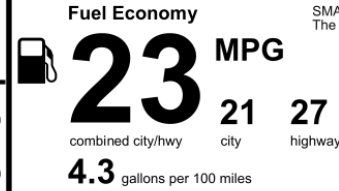

COMFORT & CONVENIENCE
6-way Manual Driver Seat
4-way Manual Front Passenger Seat
7" Advanced Drive-Assist Display
Tri-zone Automatic Temperature Control
Nissan Intelligent Key®
Rear Sonar

AUDIO & INFOTAINMENT
NissanConnect®
SiriusXM®+
Apple CarPlay®+
Android Auto™+
8" Color Touch-screen Display

EXTERIOR
18" Painted Alloy Wheels
LED Headlamps & Tail Lamps

+For more information, see dealer, owner's manual, or www.NissanUSA.com/connect/legal
++Optional Equipment Replaces Standard Where Applicable

*Does not include dealer installed options and accessories, local taxes or license fees. This label has been applied pursuant to federal law. Do not remove prior to delivery to the ultimate purchaser.

Manufacturer's Suggested Retail Base Price:	$37,980.00
Options Included by Manufacturer	
Cargo Package	350.00
Cargo Area Protector	
Cargo Net	
Cargo Dividers	
Console Net	
First Aid Kit	
Carpeted Floor Mats: Bench Seat	290.00
Set of 4	
Splash Guards	250.00
Black, Set of 4	
DESTINATION CHARGES	1,390.00
Total*	$40,260.00

EPA DOT Fuel Economy and Environment Gasoline Vehicle

SMALL SUVs range from 14 to 123 MPG. The best vehicle rates 140 MPGe.

You spend $2,000
more in fuel costs over 5 years compared to the average new vehicle.

Annual fuel cost $2,350