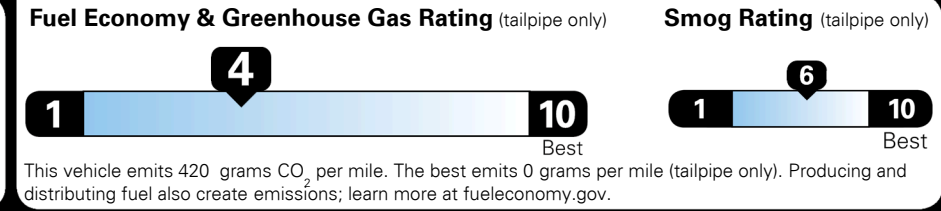

COMFORT & CONVENIENCE(cont.)

Power 3rd Row Seats
Heated Front, 2nd and 3rd Row Seats
Ventilated Front and 2nd Row Seats
Heated Steering Wheel
Manual Rear Side Window Sunshade
Ambient Lighting
Hands-free Smart Liftgate w/ Auto Open
Front, 2nd and 3rd Row USB Ports
115V Power Outlet

MULTIMEDIA & CONNECTIVITY
12.3" Navigation System w/AM/FM/HD Radio (TM)
Android Auto (TM) & Apple CarPlay®
Harman Kardon® Premium Audio
Wireless Phone Charger
Digital Key
SiriusXM® w/ 90-Day trial subscription;
Not Available in AK & HI
Bluelink+ All-Inclusive Connected Services (enrollment required)
Wi-Fi Hotspot (trial with Bluelink®)

Full Tank of Fuel

Manufacturer's Suggested Retail Price: **$52,350.00**

ADDED FEATURES:

*Carpeted Floor Mats $215.00
*Cargo Net $55.00
*Cross Rails (Dealer Install) $349.00
*Cargo Tray, up seatback $150.00
*Roadside Assistance Kit $70.00
*First Aid Kit $30.00
*Wheel Locks $70.00

Inland Freight & Handling : $1,395.00
Total Price : $54,684.00

Hyundai's flagship, premium three-row SUV

EPA DOT Fuel Economy and Environment

Gasoline Vehicle

Fuel Economy
21 MPG
combined city/hwy
4.8 gallons per 100 miles

Standard SUVs range from 11 to 100 MPG. The best vehicle rates 140 MPGe.

19 city
24 highway

You spend $3,000 more in fuel costs over 5 years
compared to the average new vehicle.

Annual fuel cost $2,550

Actual results will vary for many reasons, including driving conditions and how you drive and maintain your vehicle. The average new vehicle gets 28 MPG and costs $9,750 to fuel over 5 years. Cost estimates are based on 15,000 miles per year at $ 3.60 per gallon. MPGe is miles per gasoline gallon equivalent. Vehicle emissions are a significant cause of climate change and smog.

fueleconomy.gov

Calculate personalized estimates and compare vehicles

Manufacturer's suggested retail price includes manufacturer's recommended pre-delivery service. Gasoline license and title fees state and local taxes and dealer installed options and accessories are not included in the manufacturer's suggested retail price. This label has been affixed to this vehicle by Hyundai Motor America, pursuant to the requirements of 15 U.S.C. 1231 et seq. which prohibits its removal or alteration prior to delivery to the ultimate purchaser.

PARTS CONTENT INFORMATION FOR VEHICLE IN THIS CARLINE:
U.S./CANADIAN PARTS CONTENT: 2 %
MAJOR SOURCES OF FOREIGN PARTS CONTENT: KOREA: 80 %

Note: Parts content does not include final assembly, distribution, or other non-parts costs.

FOR THIS VEHICLE:
FINAL ASSEMBLY POINT: ULSAN, KOREA
COUNTRY OF ORIGIN:
ENGINE: KOREA
TRANSMISSION: KOREA

89 A 1014HPLATI

VIN: KM8R7DGE2RU771265