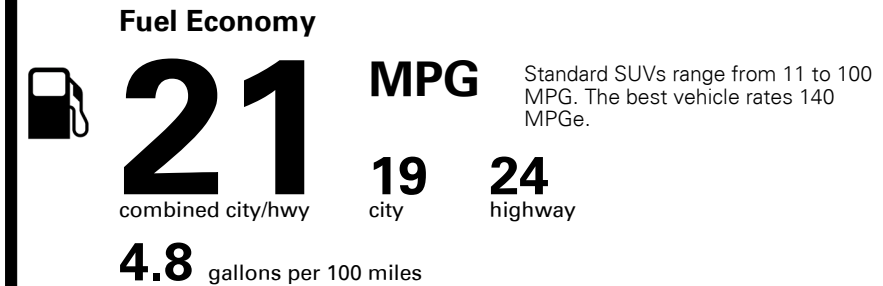

Inland Freight & Handling : \$1,395.00
Total Price : \$56,090.00

Hyundai's flagship, premium three-row SUV
 - in a new shade of luxury

EPA DOT Fuel Economy and Environment

Gasoline Vehicle

You spend \$3,000
 more in fuel costs over 5 years compared to the average new vehicle.