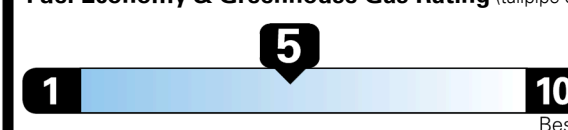

Fuel Economy & Greenhouse Gas Rating (tailpipe only)