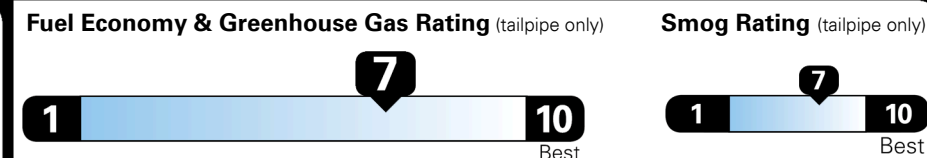

EPA DOT Fuel Economy and Environment

Gasoline Vehicle

Fuel Economy

37 MPG
combined city/hwy

37 city   36 highway

2.7 gallons per 100 miles

Small SUVs range from 14 to 118 MPG. The best vehicle rates 140 MPGe.

You save $2,500
in fuel costs over 5 years compared to the average new vehicle.

Annual fuel cost $1,450