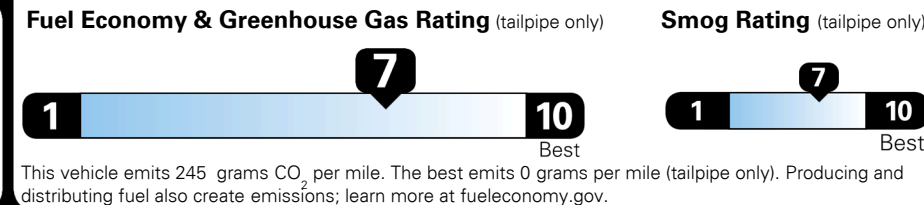

Inland Freight & Handling : \$1,335.00
Total Price : **\$41,615.00**

The all-purpose hybrid SUV.
Now with Bluelink+ Connected Services.

EPA DOT Fuel Economy and Environment

Gasoline Vehicle

Fuel Economy

37 MPG
combined city/hwy

Small SUVs range from 14 to 118 MPG. The best vehicle rates 140 MPGe.

37 city **36** highway

2.7 gallons per 100 miles

You save
\$2,500
in fuel costs
over 5 years
compared to the average new vehicle.

Annual fuel cost
\$1,450