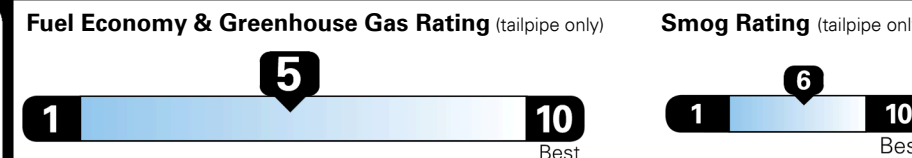

Inland Freight & Handling : \$1,395.00
Total Price : \$41,734.00

Hyundai's flagship, premium three-row SUV

EPA DOT Fuel Economy and Environment

Gasoline Vehicle

Fuel Economy
22 MPG
 combined city/hwy
19 city
26 highway
 4.5 gallons per 100 miles

Standard SUVs range from 11 to 100 MPG. The best vehicle rates 140 MPGe.

You spend \$2,500
 more in fuel costs over 5 years compared to the average new vehicle.

Annual fuel cost \$2,450

Actual results will vary for many reasons, including driving conditions and how you drive and maintain your vehicle. The average new vehicle gets 28 MPG and costs \$9,750 to fuel over 5 years. Cost estimates are based on 15,000 miles per year at \$ 3.60 per gallon. MPGe is miles per gasoline gallon equivalent. Vehicle emissions are a significant cause of climate change and smog.