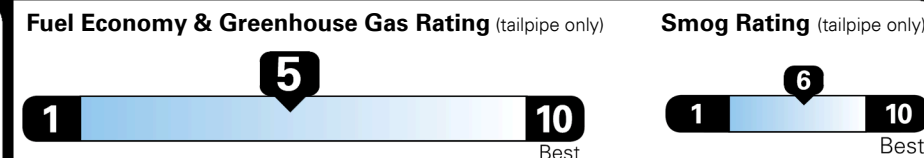

EPA DOT Fuel Economy and Environment

Gasoline Vehicle

Fuel Economy
22 MPG
combined city/hwy
19 MPG
city
26 MPG
highway
4.5 gallons per 100 miles

Standard SUVs range from 11 to 100 MPG. The best vehicle rates 140 MPGe.

You spend $2,500
more in fuel costs over 5 years compared to the average new vehicle.

Annual fuel cost $2,450