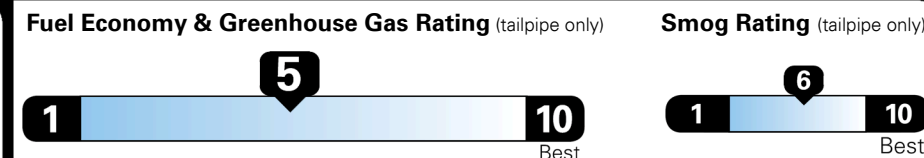

EPA DOT Fuel Economy and Environment

Gasoline Vehicle

Fuel Economy
22 MPG
combined city/hwy
19 city
26 highway
4.5 gallons per 100 miles

Standard SUVs range from 11 to 100 MPG. The best vehicle rates 140 MPGe.

You spend $2,500 more in fuel costs over 5 years compared to the average new vehicle.

Annual fuel cost $2,450