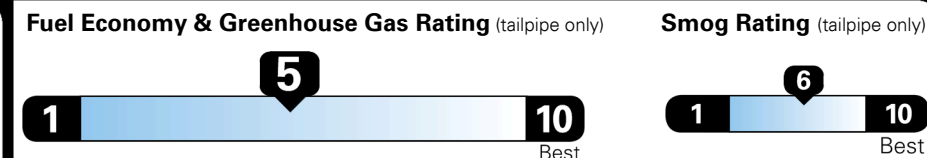

EPA DOT Fuel Economy and Environment

Gasoline Vehicle

Fuel Economy
22 MPG
combined city/hwy
19 city
26 highway
4.5 gallons per 100 miles

Standard SUVs range from 11 to 100 MPG. The best vehicle rates 140 MPGe.

You spend $2,500
more in fuel costs over 5 years compared to the average new vehicle.

Annual fuel cost $2,450