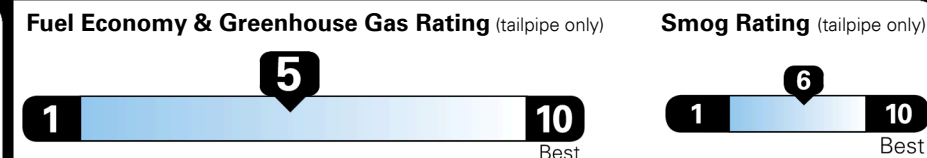

EPA DOT Fuel Economy and Environment

Gasoline Vehicle

Fuel Economy
22 MPG
combined city/hwy
19 MPG
city
26 MPG
highway
4.5 gallons per 100 miles

Standard SUVs range from 11 to 100 MPG. The best vehicle rates 140 MPGe.

You spend $2,500 more in fuel costs over 5 years compared to the average new vehicle.

Annual fuel cost $2,450