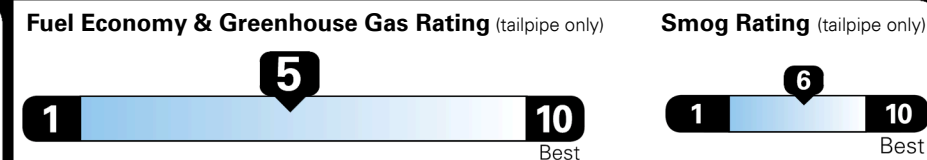

EPA DOT Fuel Economy and Environment

Gasoline Vehicle

Fuel Economy

22 MPG
combined city/hwy

19 MPG
city

26 MPG
highway

Standard SUVs range from 11 to 100 MPG. The best vehicle rates 140 MPGe.

4.5 gallons per 100 miles

You spend $2,500
more in fuel costs over 5 years compared to the average new vehicle.

Annual fuel cost $2,450