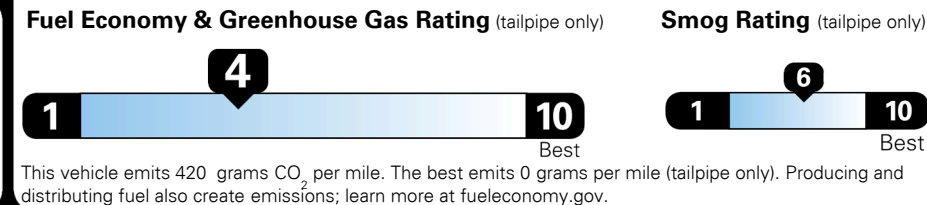

COMFORT & CONVENIENCE(cont.)

Power 3rd Row Seats
Heated Front, 2nd and 3rd Row Seats
Ventilated Front and 2nd Row Seats
Heated Steering Wheel
Manual Rear Side Window Sunshade
Ambient Lighting
Hands-free Smart Liftgate w/ Auto Open
Front, 2nd and 3rd Row USB Ports
115V Power Outlet

MULTIMEDIA & CONNECTIVITY
12.3" Navigation System w/AM/FM/HD Radio (TM)
Android Auto (TM) & Apple CarPlay®
Harman Kardon® Premium Audio
Wireless Phone Charger
Digital Key
SiriusXM® w/ 90-Day trial subscription;
Not Available in AK & HI
Bluelink+ All-Inclusive Connected Services (enrollment required)
Wi-Fi Hotspot (trial with Bluelink®)

Full Tank of Fuel

Manufacturer's Suggested Retail Price: **$52,350.00**

ADDED FEATURES:

*Carpeted Floor Mats $215.00
*Cargo Net $55.00
*Cross Rails (Dealer Install) $349.00
*Cargo Tray, up seatback $150.00
*Roadside Assistance Kit $70.00
*First Aid Kit $30.00
*Wheel Locks $70.00

Inland Freight & Handling : $1,395.00
Total Price : $54,684.00

Hyundai's flagship, premium three-row SUV

EPA DOT Fuel Economy and Environment

Gasoline Vehicle

Fuel Economy
21 MPG
combined city/hwy
4.8 gallons per 100 miles

Standard SUVs range from 11 to 100 MPG. The best vehicle rates 140 MPGe.

19 city
24 highway

You spend $3,000 more in fuel costs over 5 years compared to the average new vehicle.

Annual fuel cost $2,550

Actual results will vary for many reasons, including driving conditions and how you drive and maintain your vehicle. The average new vehicle gets 28 MPG and costs $9,750 to fuel over 5 years. Cost estimates are based on 15,000 miles per year at $ 3.60 per gallon. MPGe is miles per gasoline gallon equivalent. Vehicle emissions are a significant cause of climate change and smog.

fueleconomy.gov

Calculate personalized estimates and compare vehicles

Manufacturer's suggested retail price includes manufacturer's recommended pre-delivery service. Gasoline license and title fees state and local taxes and dealer installed options and accessories are not included in the manufacturer's suggested retail price. This label has been affixed to this vehicle by Hyundai Motor America, pursuant to the requirements of 15 U.S.C. 1231 et seq. which prohibits its removal or alteration prior to delivery to the ultimate purchaser.

PARTS CONTENT INFORMATION FOR VEHICLE IN THIS CARLINE:
U.S./CANADIAN PARTS CONTENT: 2 %
MAJOR SOURCES OF FOREIGN PARTS CONTENT: KOREA: 80 %

Note: Parts content does not include final assembly, distribution, or other non-parts costs.

FOR THIS VEHICLE:
FINAL ASSEMBLY POINT: ULSAN, KOREA
COUNTRY OF ORIGIN:
ENGINE: KOREA
TRANSMISSION: KOREA

79 A 0874HGRAND

VIN: KM8R7DGE1RU772651