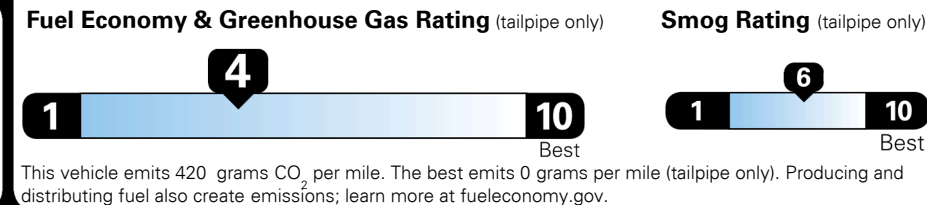

COMFORT & CONVENIENCE(cont.)

Power 3rd Row Seats
Heated Front, 2nd and 3rd Row Seats
Ventilated Front and 2nd Row Seats
Heated Steering Wheel
Manual Rear Side Window Sunshade
Ambient Lighting
Hands-free Smart Liftgate w/ Auto Open
Front, 2nd and 3rd Row USB Ports
115V Power Outlet

MULTIMEDIA & CONNECTIVITY
12.3" Navigation System w/AM/FM/HD Radio (TM)
Android Auto (TM) & Apple CarPlay®
Harman Kardon® Premium Audio
Wireless Phone Charger
Digital Key
SiriusXM® w/ 90-Day trial subscription;
Not Available in AK & HI
Bluelink+ All-Inclusive Connected Services (enrollment required)
Wi-Fi Hotspot (trial with Bluelink®)

Full Tank of Fuel

Manufacturer's Suggested Retail Price: **$52,350.00**

ADDED FEATURES:

*Carpeted Floor Mats $215.00
*Cargo Net $55.00
*Cargo Tray, up seatback $150.00
*Cargo Cover $190.00
*First Aid Kit $30.00
*Rear Bumper Appliqué $75.00
*Wheel Locks $70.00

Inland Freight & Handling : $1,395.00
Total Price : $54,530.00

Hyundai's flagship, premium three-row SUV

EPA DOT Fuel Economy and Environment

Gasoline Vehicle

Fuel Economy
21 MPG
combined city/hwy
4.8 gallons per 100 miles

Standard SUVs range from 11 to 100 MPG. The best vehicle rates 140 MPGe.

19 city
24 highway

You spend $3,000
more in fuel costs over 5 years compared to the average new vehicle.

Annual fuel cost $2,550

Actual results will vary for many reasons, including driving conditions and how you drive and maintain your vehicle. The average new vehicle gets 28 MPG and costs $9,750 to fuel over 5 years. Cost estimates are based on 15,000 miles per year at $ 3.60 per gallon. MPGe is miles per gasoline gallon equivalent. Vehicle emissions are a significant cause of climate change and smog.

fueleconomy.gov

Calculate personalized estimates and compare vehicles

Manufacturer's suggested retail price includes manufacturer's recommended pre-delivery service. Gasoline license and title fees state and local taxes and dealer installed options and accessories are not included in the manufacturer's suggested retail price. This label has been affixed to this vehicle by Hyundai Motor America, pursuant to the requirements of 15 U.S.C. 1231 et seq. which prohibits its removal or alteration prior to delivery to the ultimate purchaser.

PARTS CONTENT INFORMATION FOR VEHICLE IN THIS CARLINE:
U.S./CANADIAN PARTS CONTENT: 2 %
MAJOR SOURCES OF FOREIGN PARTS CONTENT: KOREA: 80 %

Note: Parts content does not include final assembly, distribution, or other non-parts costs.

FOR THIS VEHICLE:
FINAL ASSEMBLY POINT: ULSAN, KOREA
COUNTRY OF ORIGIN:
ENGINE: KOREA
TRANSMISSION: KOREA

18 A 0284HGLOVI

VIN: KM8R7DGE2RU742106